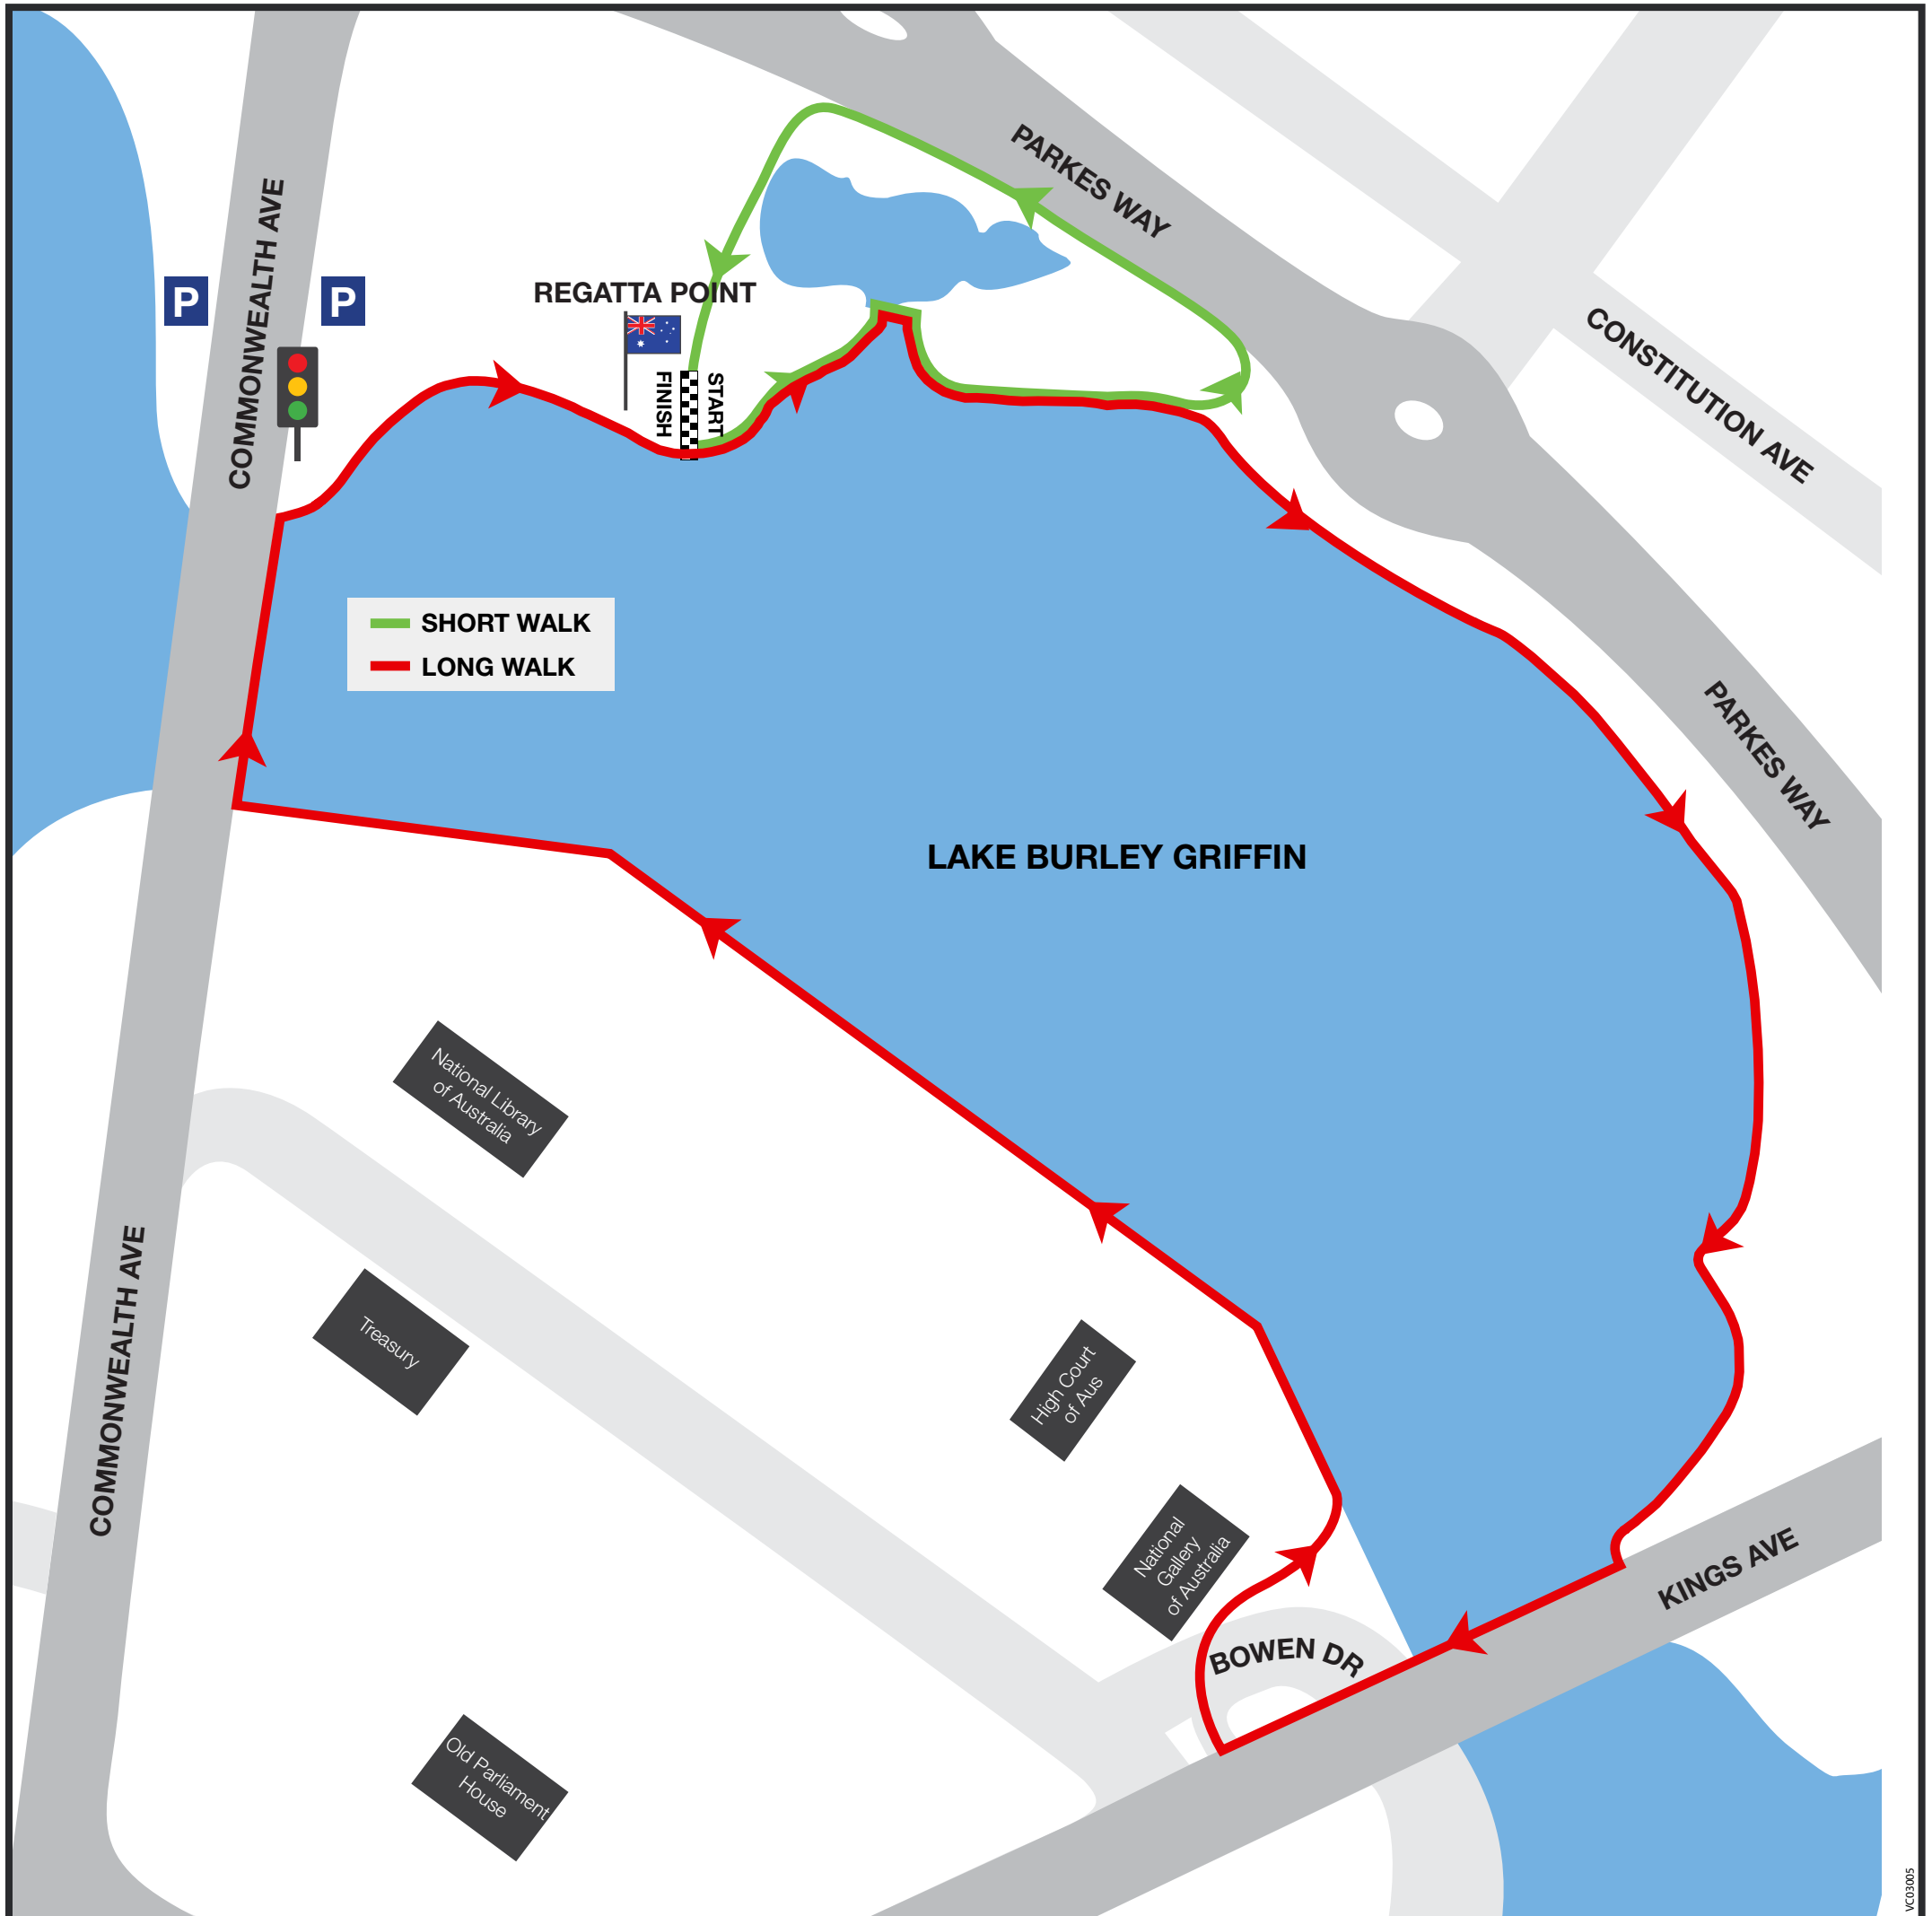

# GIFT OF LIFE'S DONATELIFE WALK

## WEDNESDAY 24 FEBRUARY 2016

Walk assembly point and starting line

Event parking

Both walks will start and end at Regatta Point.

The **LONG WALK** will proceed in a clockwise direction around the R.G Menzies Walk.

The **SHORT WALK** will turn back at Reid Park; continue behind Nerang Pond and through Commonwealth Park.